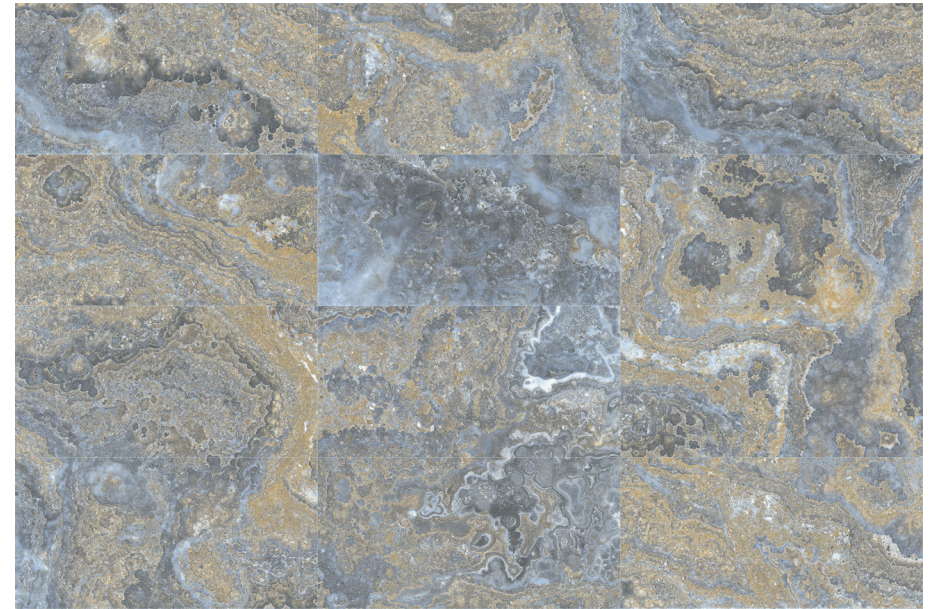

VARIACIÓN DE DISEÑO - GRAPHIC FACES

CARACTERÍSTICAS TÉCNICAS · TECHNICAL CHARACTERISTICS · CARACTÉRISTIQUES

- **P** PORCELÁNICO/PORCELAIN TILES/GRÉS CERÁME
- **V2** VARIACION LEVE/SLIGHT VARIATION / LÈGERÉ VARIATION
- **L*** LAPATTO/LAPPED/LAPATTO
- **SN** ANTIHIELO/FROST PROOF RÉSISTANT AU GEL
- **R** RECTIFICADO/RECTIFIED/RECTIFIÉ
- **RU4** USO RECOMENDADO/RECOMMENED USE - RU5
- **GD** VARIACIÓN DE DISEÑO/GRAPHIC FACES/TAMPONS DIFFÉRENTS:
  60X120 - 11 PIEZAS/PIECES
  90X90 - 8 PIEZAS/PIECES

FORMATO SIZE FORMAT	PZS/CAJA TIL98ES/BOX PIÈCES/BOITE	M²/CAJA SQM/BOX MÈTRES/BOITE	Kg/CAJA Kg/BOX Kg/BOITE	CAJAS/PALLET BOXES/PALLET BOITES/PA- LETTE	M²/PALLET SQM/PALLET MÈTRES/PALETTE	Kg/PALLET Kg/PALLET MÈTRES/PA- LETTE
60X120	2	1.43	31.77	30	42.98	953
90X90	1	0.81	18.70	80	64.51	1209.56