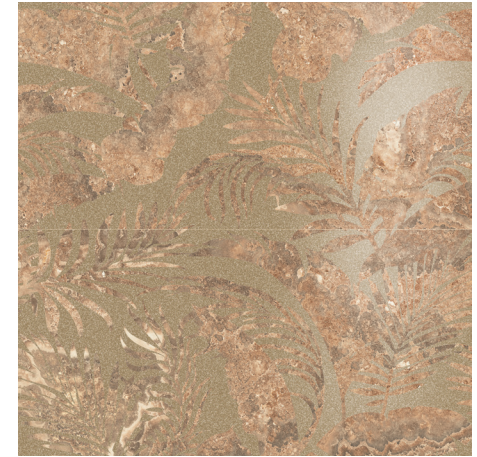

# AGATE

60X120 / 24"X48" - 90X90 / 36"X36"

AGATE WHITE LAP RECT.  
60X120 / 24"X48" **L81/M**

AGATE SUNSET LAP RECT.  
60X120 / 24"X48" **L81/M**

DECOR SET (2) AGATE WHITE RECT  
60X120 / 24"X48" **K99/P**

DECOR SET (2) AGATE SUNSET RECT  
60X120 / 24"X48" **K99/P**

AGATE WHITE LAP RECT.  
90X90 / 36"X36" **L82/M**

MALLA AGATE WHITE LAP  
30X30 (5X5) / 12"X12" **K30/P**

AGATE SUNSET LAP RECT.  
90X90 / 36"X36" **L82/M**