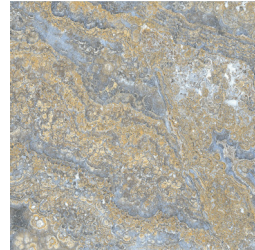

AGATE BLUE LAP RECT.
90X90 / 36"X36" **L82/M**