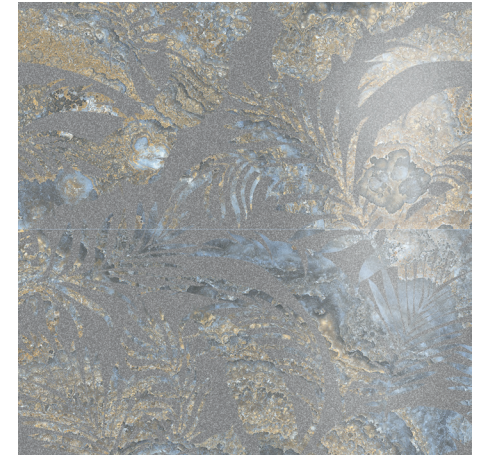

MALLA AGATE SUNSET LAP  
30X30 (5X5) / 12"X12" **K30/P**

AGATE GREY LAP RECT.  
60X120 / 24"X48" **L81/M**

AGATE BLUE LAP RECT.  
60X120 / 24"X48" **L81/M**

DECOR SET (2) AGATE GREY RECT  
60X120 / 24"X48" **K99/P**

DECOR SET (2) AGATE BLUE RECT  
60X120 / 24"X48" **K99/P**

AGATE GREY LAP RECT.  
90X90 / 36"X36" **L82/M**

MALLA AGATE GREY LAP  
30X30 (5X5) / 12"X12" **K30/P**

AGATE BLUE LAP RECT.  
90X90 / 36"X36" **L82/M**