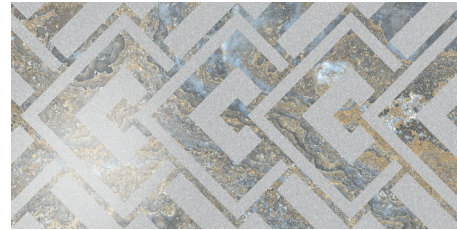

# AGATE

60X120 / 24"X48" - 90X90 / 36"X36"

DECOR APHRODITE WHITE RECT  
60X120 / 24"X48" **K99/P**

DECOR APHRODITE SUNSET RECT  
60X120 / 24"X48" **K99/P**

DECOR APHRODITE GREY RECT  
60X120 / 24"X48" **K99/P**