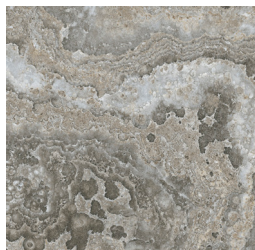

AGATE GREY LAP RECT.
90X90 / 36"X36" **L82/M**