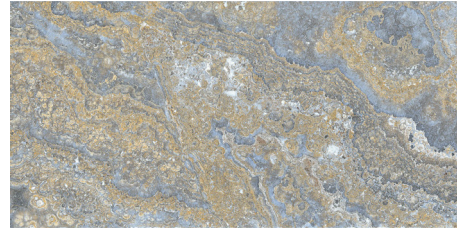

DECOR SET (2) AGATE SUNSET RECT  
60X120 / 24"X48" **K99/P**

AGATE WHITE LAP RECT.  
90X90 / 36"X36" **L82/M**

MALLA AGATE WHITE LAP  
30X30 (5X5) / 12"X12" **K30/P**

AGATE SUNSET LAP RECT.  
90X90 / 36"X36" **L82/M**

MALLA AGATE SUNSET LAP  
30X30 (5X5) / 12"X12" **K30/P**

AGATE GREY LAP RECT.  
60X120 / 24"X48" **L81/M**

AGATE BLUE LAP RECT.  
60X120 / 24"X48" **L81/M**

DECOR SET (2) AGATE GREY RECT  
60X120 / 24"X48" **K99/P**