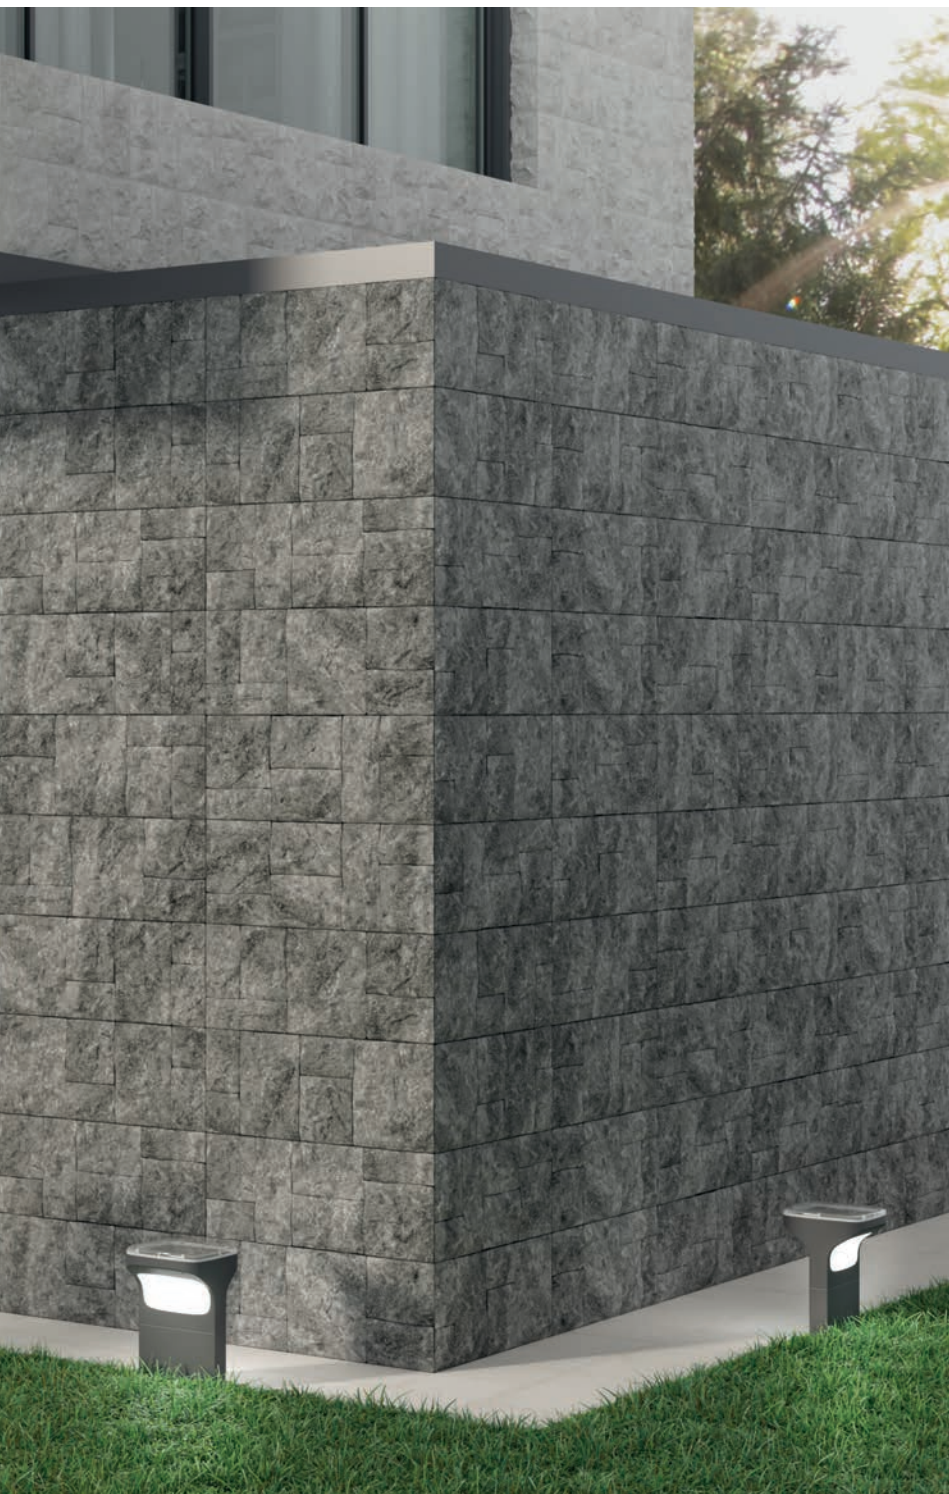

ATLANTIC IVORY | M-202
25 x 60 cm · 9,8" x 23,6"