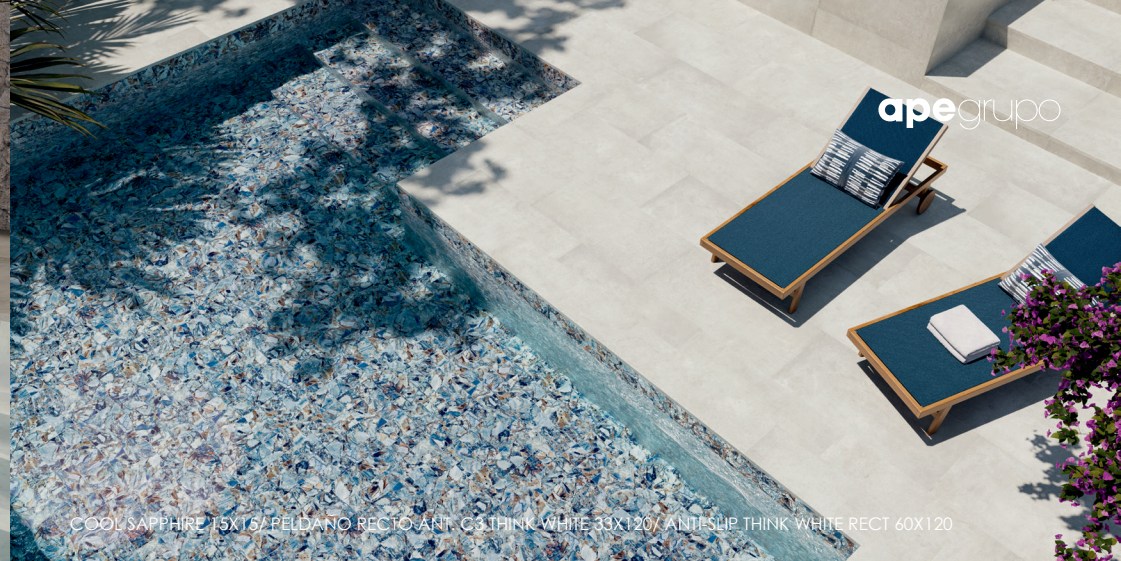

COOL AZURITE 15X15/PELDAÑO RECTO ANT. C3 THINK GREY 33X120/ ANTI-SLIP THINK GREY RECT 60X120

apegrupo

COOL WHITE 15X15/ PELDAÑO RECTO ANT. C3 THINK TAUPE 33X120/ ANTI-SLIP THINK TAUPE RECT 60X120

COOL SAPPHIRE 15X15/ PELDAÑO RECTO ANT. C3 THINK WHITE 33X120/ ANTI-SLIP THINK WHITE RECT 60X120

## COOL

Cool is a symphony of colours and textures that capture the purest essence of nature. With relaxing greenish tones and intricate patterns that evoke the movement of the waves, this series transports you to the serenity of the ocean. Combine these designs with its blue-toned pieces, inspired by the tranquillity of clear skies and the gentle undulations of water. The variations in earthy neutral tones with vibrant blue accents offer a harmonious interaction between land and sea, creating a space full of life and dynamism. The elegance of its subtle gleams adds a sophisticated and luminous touch to any setting. Cool represents purity and elegance at its finest, offering an unparalleled balance to transform the spaces we inhabit.