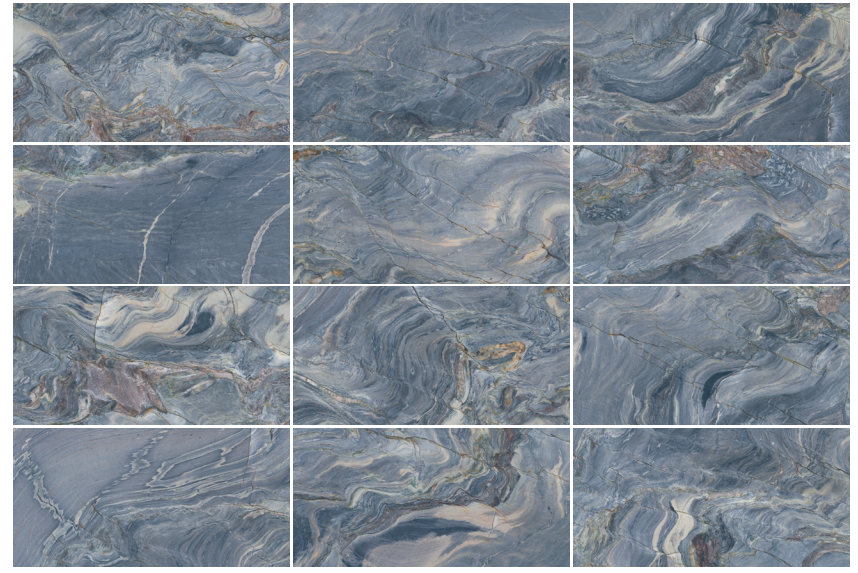

VARIACIÓN DE DISEÑO . GRAPHIC FACES

SYMBOLS • SIMBOLOGÍA

- **P** PORCELÁNICO / PORCELAIN TILES / GRÈS CERÁME
- **RE** RECTIFICADO /RECTIFIED / RECTIFIÉ
- **G** GRANILLA PULIDA / GRAIN POLISHED / GLASS EFFECT / GRAIN POLI "EFFET MIROIR"
- **RL4** USO RECOMENDADO / RECOMMENED USE - RU4
- **V3** VARIACION MODERADA / MODERATE VARIATION / VARIATION MODÉRÉE
- **ANTIHIELO**/FROST PROOF RÉSISTANT AU GEL
- **VARIACIÓN DE DISEÑO / GRAPHIC FACES /TAMPONS DIFFÉRENTS:** 60X120 - 12 PIEZAS /PIECES