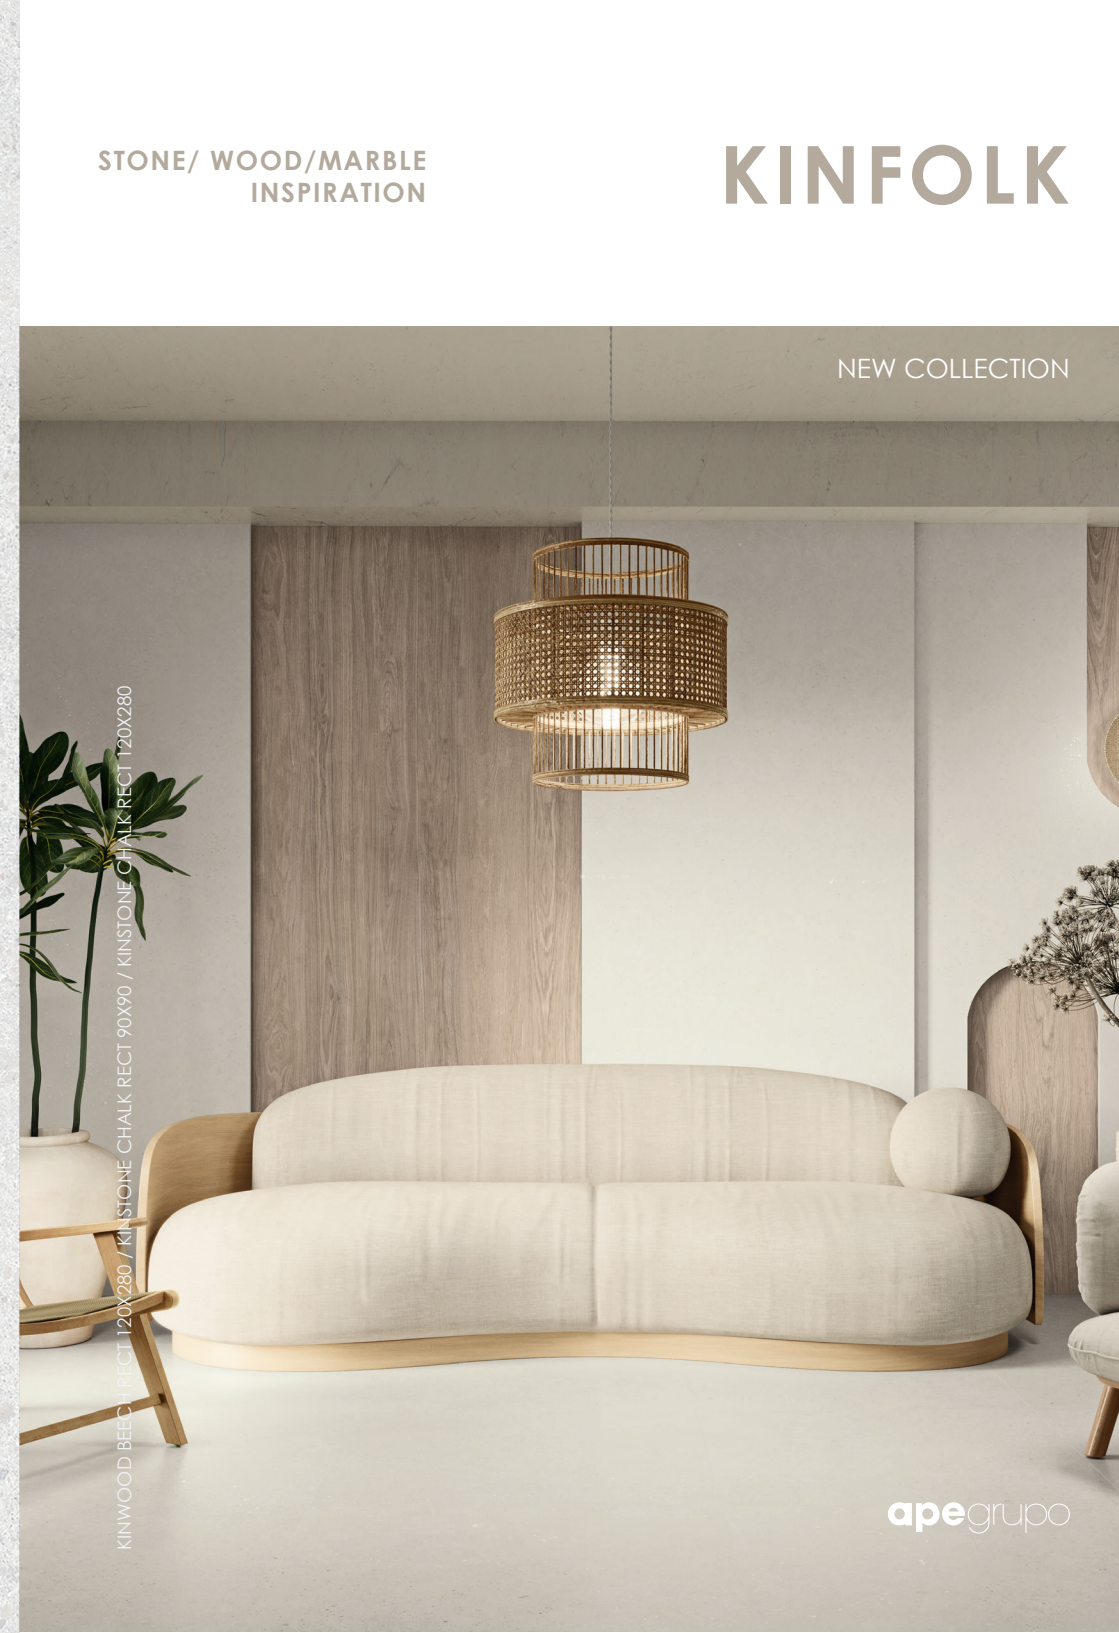

STONE/ WOOD/MARBLE
INSPIRATION

KINFOLK

NEW COLLECTION

KINWOOD BEECH RECT 120X280 / KINSTONE CHALK RECT 90X90 / KINSTONE CHALK RECT 120X280

ape grupo

KINSTONE CHALK RECT 60X120 / ANTI-SLIP KINSTONE CHALK RECT 60X120 / NIAGARA GREEN 15X15