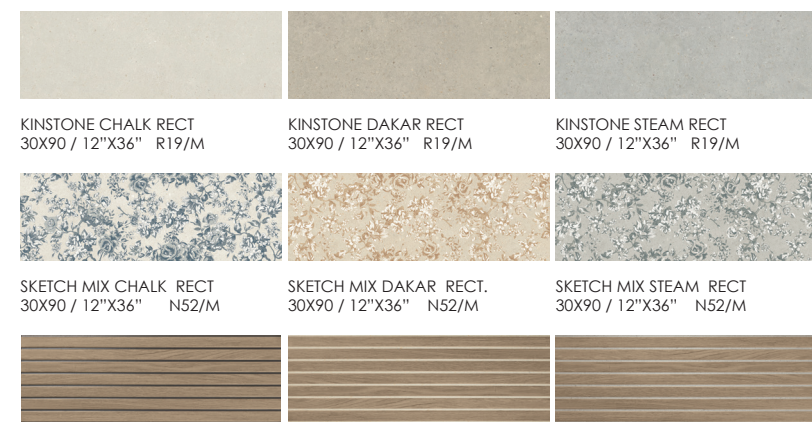

30X90/ 12"X36"

KINSTONE CHALK RECT 30X90 / 12"X36" R19/M

KINSTONE DAKAR RECT 30X90 / 12"X36" R19/M

KINSTONE STEAM RECT 30X90 / 12"X36" R19/M

SKETCH MIX CHALK RECT 30X90 / 12"X36" N52/M

SKETCH MIX DAKAR RECT. 30X90 / 12"X36" N52/M

SKETCH MIX STEAM RECT 30X90 / 12"X36" N52/M

SHOJI BLACK RECT 30X90 / 12"X36" N52/M

SHOJI DAKAR RECT 30X90 / 12"X36" N52/M

SHOJI STEAM RECT 30X90 / 12"X36" N52/M

FLOOR RECOMENDED KINWOOD WALNUT RECT 20X120