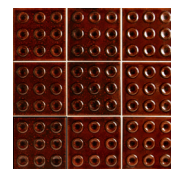

MIMOSA AMBER
10X10 / 4"X4" M63 /M

ACRUX AMBER
10X10 / 4"X4" M63 /M

GENUINE GARNET
10X10 / 4"X4" M62 /M

MIMOSA GARNET
10X10 / 4"X4" M63 /M

ACRUX GARNET
10X10 / 4"X4" M63 /M

10X10 - 6,5X20 /4"X4" - 2,5"X8"

GENUINE EMERALD
10X10 / 4"X4" M62 /M