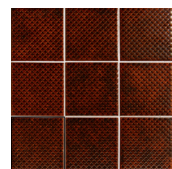

 VARIACIÓN DE DISEÑO PIEZAS / GRAPHIC FACES PIECES / TAMPONS DIFFÉRENTS PIÈCES:
6,5X20 - 25 PIEZAS/PIECES
10X10 - 30 PIEZAS/PIECES

CHROMATIC
INSPIRATION

GENUINE

NEW COLLECTION

MIMOSA EMERALD 6,5X20 / MIMOSA EMERALD 10X10 / A PIEDI GREY 100X100

apegrupo

MIMOSA AMBER 10X10/ GENUINE AMBER 10X10

GENUINE

10X10/ 4"X4"

GENUINE DIAMOND
10X10 / 4"X4" M62 /M

MIMOSA DIAMOND
10X10 / 4"X4" M63 /M

ACRUX DIAMOND
10X10 / 4"X4" M63 /M

GENUINE AMBER
10X10 / 4"X4" M62 /M

MIMOSA AMBER
10X10 / 4"X4" M63 /M

ACRUX AMBER
10X10 / 4"X4" M63 /M

GENUINE GARNET
10X10 / 4"X4" M62 /M

MIMOSA GARNET
10X10 / 4"X4" M63 /M

ACRUX GARNET
10X10 / 4"X4" M63 /M

10X10 - 6,5X20 /4"X4" - 2,5"X8"

GENUINE EMERALD
10X10 / 4"X4" M62 /M