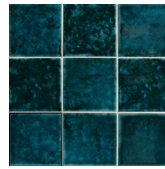

 VARIACIÓN DE DISEÑO PIEZAS / GRAPHIC FACES PIECES / TAMPONS DIFFÉRENTS PIÈCES:
6,5X20 - 25 PIEZAS/PIECES
10X10 - 30 PIEZAS/PIECES

CHROMATIC
INSPIRATION

GENUINE

NEW COLLECTION

MIMOSA EMERALD 6,5X20 / MIMOSA EMERALD 10X10 / A PIEDI GREY 100X100

MIMOSA AMBER
10X10 / 4"X4" M63 /M

ACRUX AMBER
10X10 / 4"X4" M63 /M

GENUINE GARNET
10X10 / 4"X4" M62 /M

MIMOSA GARNET
10X10 / 4"X4" M63 /M

ACRUX GARNET
10X10 / 4"X4" M63 /M

10X10 - 6,5X20 /4"X4" - 2,5"X8"

GENUINE EMERALD
10X10 / 4"X4" M62 /M

MIMOSA EMERALD
10X10 / 4"X4" M63 /M

ACRUX EMERALD
10X10 / 4"X4" M63 /M

GENUINE ZAFIRE
10X10 / 4"X4" M62 /M

MIMOSA ZAFIRE
10X10 / 4"X4" M63 /M

ACRUX ZAFIRE
10X10 / 4"X4" M63 /M

GENUINE DIAMOND
6,5X20 / 2,5"X8" M62 /M