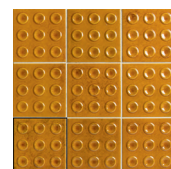

 VARIACIÓN DE DISEÑO PIEZAS / GRAPHIC FACES PIECES / TAMPONS DIFFÉRENTS PIÈCES:
6,5X20 - 25 PIEZAS/PIECES
10X10 - 30 PIEZAS/PIECES

CHROMATIC
INSPIRATION

GENUINE

NEW COLLECTION

MIMOSA EMERALD 6,5X20 / MIMOSA EMERALD 10X10 / A PIEDI GREY 100X100

apegrupo

MIMOSA AMBER 10X10/ GENUINE AMBER 10X10

GENUINE

10X10/ 4"X4"

GENUINE DIAMOND
10X10 / 4"X4" M62 /M

MIMOSA DIAMOND
10X10 / 4"X4" M63 /M

ACRUX DIAMOND
10X10 / 4"X4" M63 /M

GENUINE AMBER
10X10 / 4"X4" M62 /M

MIMOSA AMBER
10X10 / 4"X4" M63 /M

ACRUX AMBER
10X10 / 4"X4" M63 /M

GENUINE GARNET
10X10 / 4"X4" M62 /M

MIMOSA GARNET
10X10 / 4"X4" M63 /M

ACRUX GARNET
10X10 / 4"X4" M63 /M

10X10 - 6,5X20 /4"X4" - 2,5"X8"

GENUINE EMERALD
10X10 / 4"X4" M62 /M