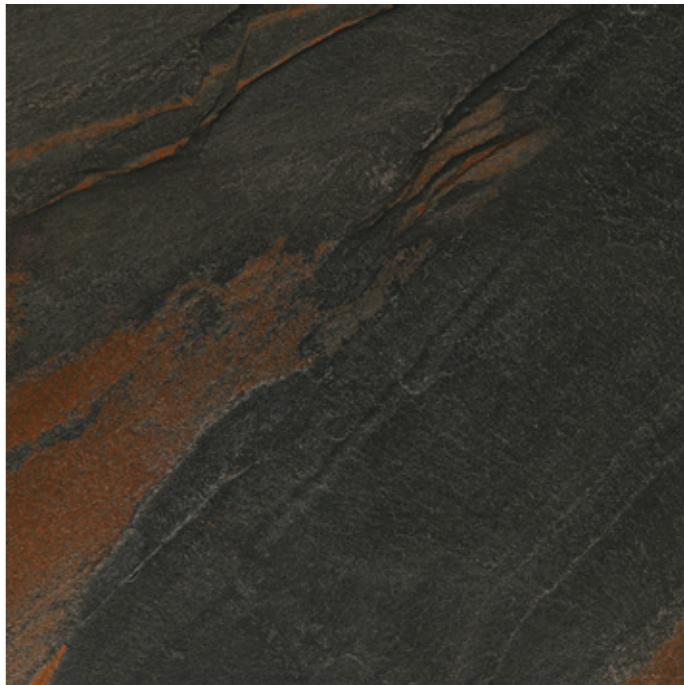

SLATE ANTHRACITE

300X600 R: SAJ10F53010A
600X600 R: SAJ10F56010A

600X1200 R: SAJ10F51210A

AVAILABLE SIZES:

- **300x600 R:** 300 x 600 x 9 mm | 11.8 x 23.6 x 0.4 inch
- **600x600 R:** 600 x 600 x 9 mm | 23.6 x 23.6 x 0.4 inch
- **600x1200 R:** 600 x 1200 x 9 mm | 23.6 x 47.2 x 0.4 inch