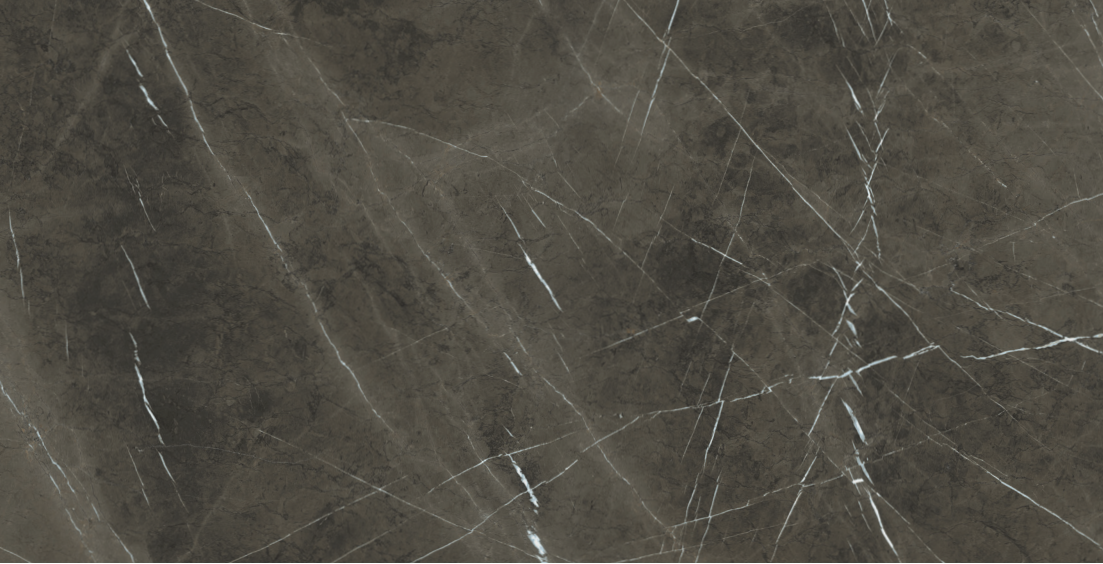

PULPIS BROWN MATT A 160X320X1,2

PULPIS

The Pulpis collection, with its inspiration deeply rooted in the exquisite beauty of precious stone marbles, stands as a tribute to refined elegance. Its grey background, imbued with faint veins of a darker hue, is adorned with lighter inclusions, creating a visual symphony of contrasts and subtle nuances. Each piece in this collection encapsulates the majesty and timeless beauty of stone, offering a unique sensory experience that elevates any space with its aura of distinction. Pulpis is the ultimate choice for those seeking to merge luxury sensibility with sobriety in their architectural and interior design projects.

La colección Pulpis, con su inspiración arraigada en la exquisitez de los mármoles de piedra preciosa, se erige como un tributo a la refinada elegancia. Su fondo gris, impregnado con ligeras vetas de un tono más oscuro, está adornado con inclusiones más claras, creando una sinfonía visual de contrastes y matices sutiles. Cada pieza de esta colección encapsula la majestuosidad y la belleza atemporal de la piedra, ofreciendo una experiencia sensorial única que eleva cualquier espacio con su aura de distinción. Pulpis es la elección definitiva para aquellos que buscan fusionar la sensibilidad del lujo con la sobriedad en sus proyectos arquitectónicos y de diseño interior.

PULPIS

160X320X1,2/ 63"X126"X0,5"