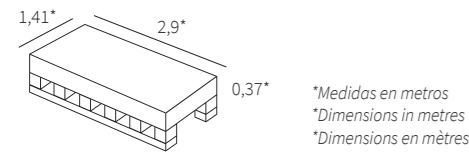

Lincoln Cream PEI 4

● 120x120	Rec.	M150	004.120.0163.05978	LEV
● 90x90	Rec.	M88	004.804.0163.05978	LEV
● 60x120	Rec.	M96	004.869.0163.05978	LEV
● 60x60	Rec.	M61	004.840.0163.05978	LEV
● 30x60	Rec.	M61	004.450.0163.05978	LEV
● 9x30	Rec.	M136	038.137.0163.05978	LEV

Lincoln M. White PEI 4

● 60x60	Rec.	M48	017.840.0108.10092	MATT
● 30x60	Rec.	M48	017.450.0108.10092	MATT
● 9x30	Rec.	M118	041.137.0108.10092	MATT
● 19,8x22,8	M74	015.292.0108.10092	MATT	
● 8x40	M90	015.223.0108.10092	MATT	

Lincoln M. Cream PEI 4

● 60x60	Rec.	M48	017.840.0163.10092	MATT
● 30x60	Rec.	M48	017.450.0163.10092	MATT
● 9x30	Rec.	M118	041.137.0163.10092	MATT
● 19,8x22,8	M74	015.292.0163.10092	MATT	
● 8x40	M90	015.223.0163.10092	MATT	

Malla Lincoln

● White	30x30(5) Malla	M235	038.281.0108.05978	LEV
● White	32,5x22,5 Malla	P46	038.297.0108.05978	LEV
● Cream	30x30(5) Malla	M235	038.281.0163.05978	LEV
● Cream	32,5x22,5 Malla	P46	038.297.0163.05978	LEV

Malla Lincoln M.

● White	30x30(5) Malla	M235	025.281.0108.10092	MATT
● White	32,5x22,5 Malla	P46	025.297.0108.10092	MATT
● Cream	30x30(5) Malla	M235	025.281.0163.10092	MATT
● Cream	32,5x22,5 Malla	P46	025.297.0163.10092	MATT

Empaquetado / Packaging / Emballage

Formato	pz/pl	m²/pz	m²/pl	kg/pl
120x260	20	3.12	62.40	1,050.00

Empaquetado / Packaging / Emballage

Formato	pz/cj	m²/cj	cj/pl	m²/pl	kg/cj	kg/pl
120x120	1	1.44	36	51.84	38.40	1,422.40
60x120	2	1.44	32	46.08	34.50	1,129.00
90x90	2	1.62	27	43.74	40.00	1,110.00
60x60	4	1.44	30	43.20	30.00	920.00
30x60	6	1.08	48	51.84	22.00	1,076.00
30x30 (5)	11	1.00	42	42.00	23.00	986.00
19,8x22,8	24	0.84	48	40.32	18.00	884.00
9x30	40	1.08	48	51.84	25.00	1,220.00
8x40	30	0.96	64	61.40	16.40	1,050.00
32,5x22,5	9	-	-	-	13.50	-

Chevron 8x40
Pieza derecha e izquierda en la misma caja
Right and left piece in the same box.
Pièce gauche et pièce droite dans la même boîte