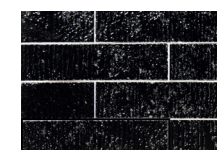

QUIRKY MIDNIGHT
6,4X26/2,5"X10" V16/M

RECOMMENDED TO COMBINE
WITH THE PUKKA COLLECTION