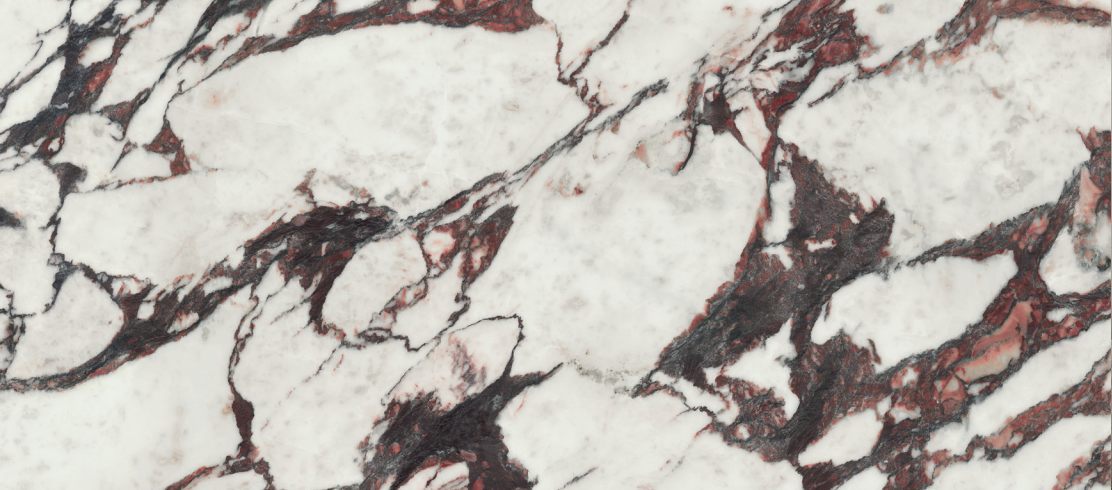

# MEDICEA MARBLE

NEW COLLECTION

apeggrupo

## SYMBOLS • SIMBOLOGÍA

- RECTIFICADO / RECTIFIED / RECTIFIÉ
- PORCELÁNICO / PORCELAIN TILES / GRÈS CERÁME
- ULTRAFINO / SLIM / ULTRA-MINCE
- GRANILLA PULIDA / GRAIN POLISHED  
GLASS EFFECT / GRAIN POLI "EFFET MIROIR"
- USO RECOMENDADO / RECOMMENDED USE - RU4
- ANTIHIELO/FROST PROOF RÉSISTANT AU GEL
- USO RECOMENDADO / RECOMMENDED USE - RU5
- PULIDO MATE / MATT POLISHED / POLI MAT
- VARIACION LEVE / SLIGHT VARIATION /  
LÈGERÉ VARIATION
- VARIACIÓN DE DISEÑO / GRAPHIC FACES /TAMPONS DIFFÉRENTS:  
120X280 - 3 PIEZAS/FACES/PIÈCES  
60X120 - 12 PIEZAS/FACES/PIÈCES

MEDICEA MARBLE POL RECT 120X280 ANTI-SLIP W COTTON RECT 60X120

apeggrupo

MEDICEA MARBLE POL/RECT 120X278/ ANTI-SLIP RAW COTTON RECT 60X120

## MEDICEA MARBLE

Medicea is a prestigious and exclusive marble whose first applications date back to Ancient Rome. Some of these spectacular architectures, such as the Duomo of Florence or the Pitti Palace, used Calacatta Viola marble in their spectacular facades. With Medicea we wanted to redefine this precious mineral and perfect its appearance. To do this, we have worked meticulously on the details of the pieces to achieve a white background in which pinkish tones with burgundy shades can be glimpsed.