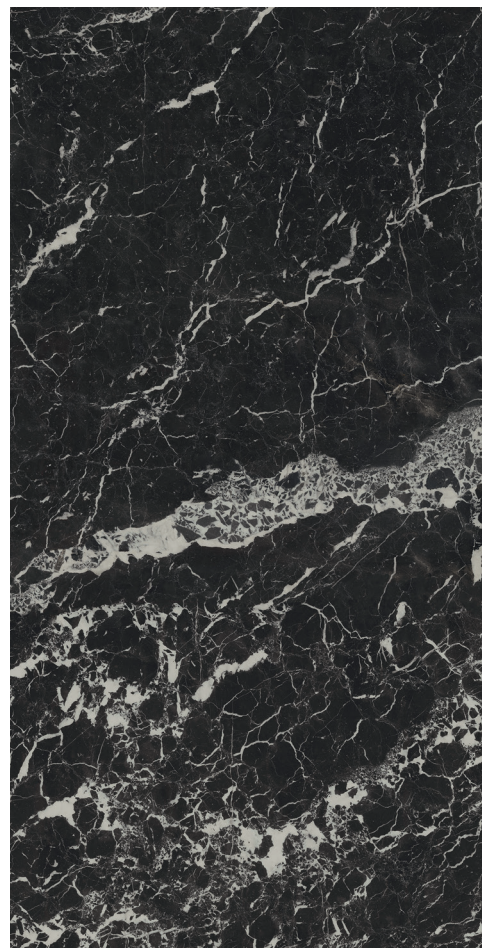

BLACK HISPANIA A MATT
163X324X1,2/64"X127,5"X0,5" M64/M

BLACK HISPANIA B MATT
163X324X1,2/64"X127,5"X0,5" M64/M