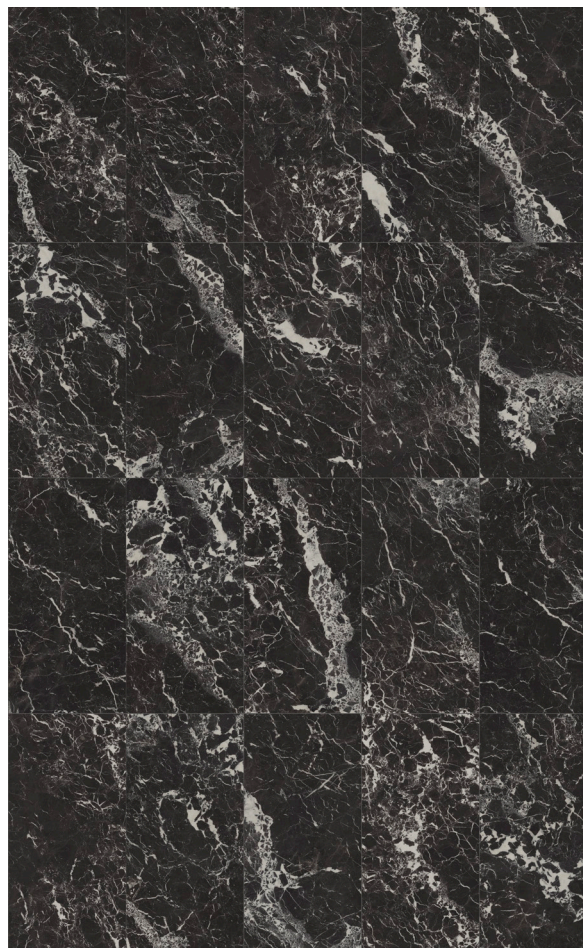

ACRUX EMERALD 10X10/ GENUINE EMERALD 10X10/ BLACK HISPANIA MATT RECT 60X120

BLACK HISPANIA

Black Hispania draws inspiration from the authentic Negro Marquina, a limestone of Spanish origin renowned for its beauty and unique characteristics. This stone, originally known as Negro Bilbao or Negro Español, was later renamed Negro Marquina in honour of the town of Marquina-Jeméin in the province of Vizcaya, Spain, where it is extracted.

BLACK HISPANIA B MATT
163X324X1,2/64"X127,5"X0,5" M64/M

BLACK HISPANIA NATURAL RECT
120X278 / 48"X109,5" L92/M

BLACK HISPANIA POL RECT
60X120/24" X 48" J89/M

BLACK HISPANIA MATT RECT
60X120/24" X 48" J53/M