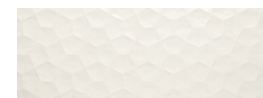

PENTA WHITE RECT
31,6X90/12,5"X36" N53/M