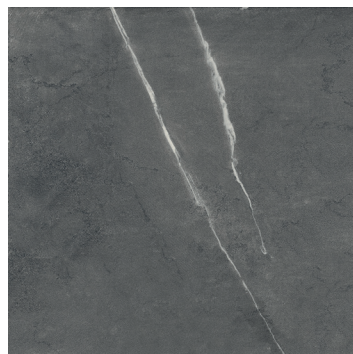

EUPHORIA CREAM NAT RECT 60X120

LOTUS

120X120 - 60X120 / 48"X48" - 24"X48"

120X120 - 60X120 / 48"X48" - 24"X48"

VARIACIÓN DE DISEÑO . GRAPHIC FACES

R10 LOTUS SAND NAT RECT
120X120 / 48"X48" L99/M

R10 LOTUS SAND NAT RECT
60X120 / 24"X48" J53/M

C3 R11 ANTI-SLIP LOTUS SAND RECT
60X120 / 24"X48" L90/M

R10 LOTUS COAL NAT RECT
120X120 / 48"X48" L99/M

R10 LOTUS COAL NAT RECT
60X120 / 24"X48" J53/M

C3 R11 ANTI-SLIP LOTUS COAL RECT
60X120 / 24"X48" L90/M