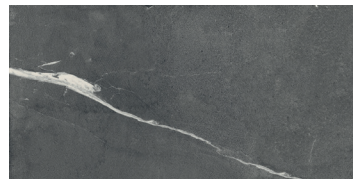

EUPHORIA CREAM NAT RECT 60X120

LOTUS

120X120 - 60X120 / 48"X48" - 24"X48"

120X120 - 60X120 / 48"X48" - 24"X48"

VARIACIÓN DE DISEÑO . GRAPHIC FACES

R10 LOTUS SAND NAT RECT
120X120 / 48"X48" L99/M

R10 LOTUS SAND NAT RECT
60X120 / 24"X48" J53/M

C3 R11 ANTI-SLIP LOTUS SAND RECT
60X120 / 24"X48" L90/M

R10 LOTUS COAL NAT RECT
120X120 / 48"X48" L99/M

R10 LOTUS COAL NAT RECT
60X120 / 24"X48" J53/M

C3 R11 ANTI-SLIP LOTUS COAL RECT
60X120 / 24"X48" L90/M