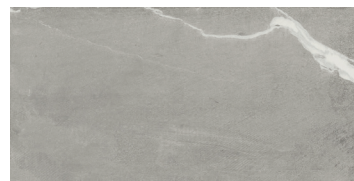

R10 LOTUS GREY NAT RECT
60X120 / 24"X48" J53/M

C3 R11 ANTI-SLIP LOTUS GREY RECT
60X120 / 24"X48" L90/M